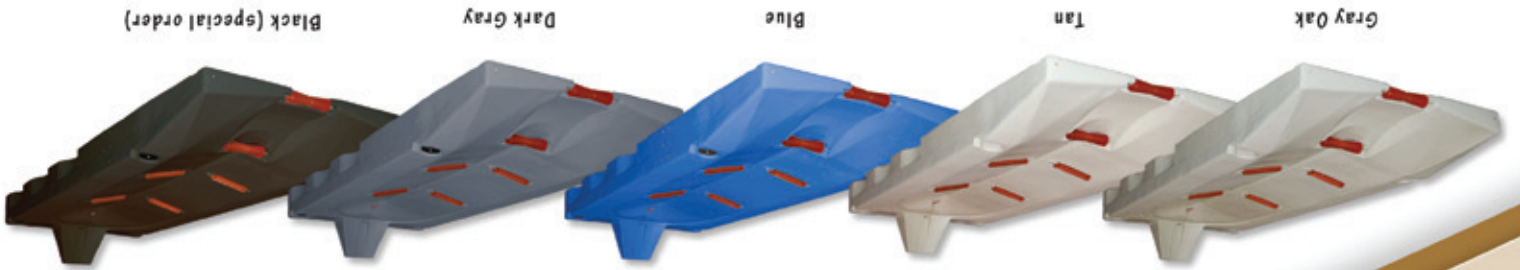

Jet Ski Docking DandyDock

NEW
2009
12 inches longer

www.dandydocks.com

DandyDock

1501 Owner Avenue
Atlantic, Iowa 50022
www.dandydocks.com

Attach at front or side - Floating or Fixed docks